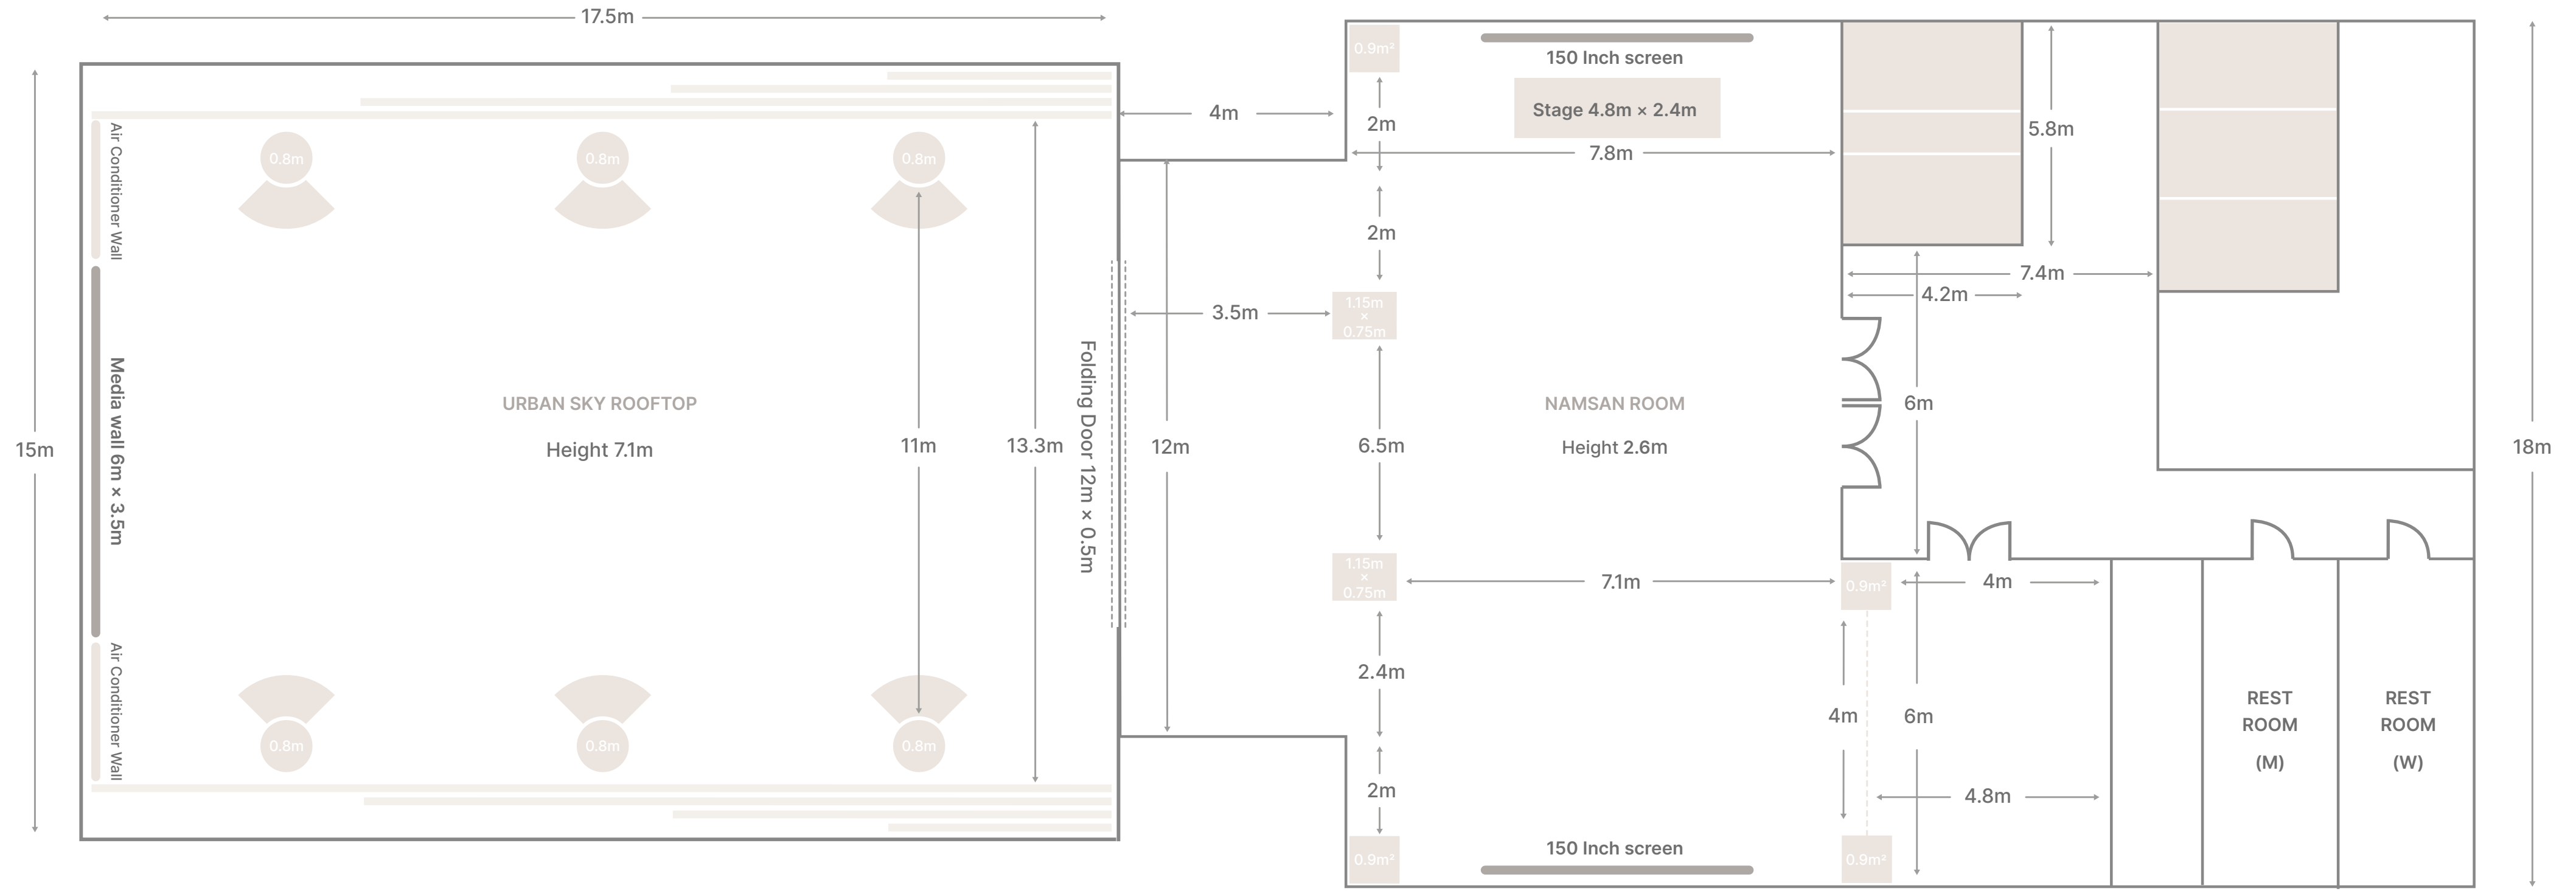

NAMSAN ROOM & URBAN SKY ROOFTOP 19F

NAMSAN ROOM 19F

L × W × H (Meter) 18 × 7.8 × 2.6

AREA (Sq.m / Pyung) 200 / 60

	BANQUET	80
	WEDDING	100
	CLASSROOM	81
	THEATER	120
	U SHAPE	36
	RECEPTION	90

URBAN SKY ROOFTOP 19F

L x W x H (Meter)

13.3 x 17.5 x 7.1

AREA (Sq.m / Pyung)

181 / 55

BANQUET

120

WEDDING

80

CLASSROOM

120

THEATER

150

U SHAPE

36

RECEPTION

100