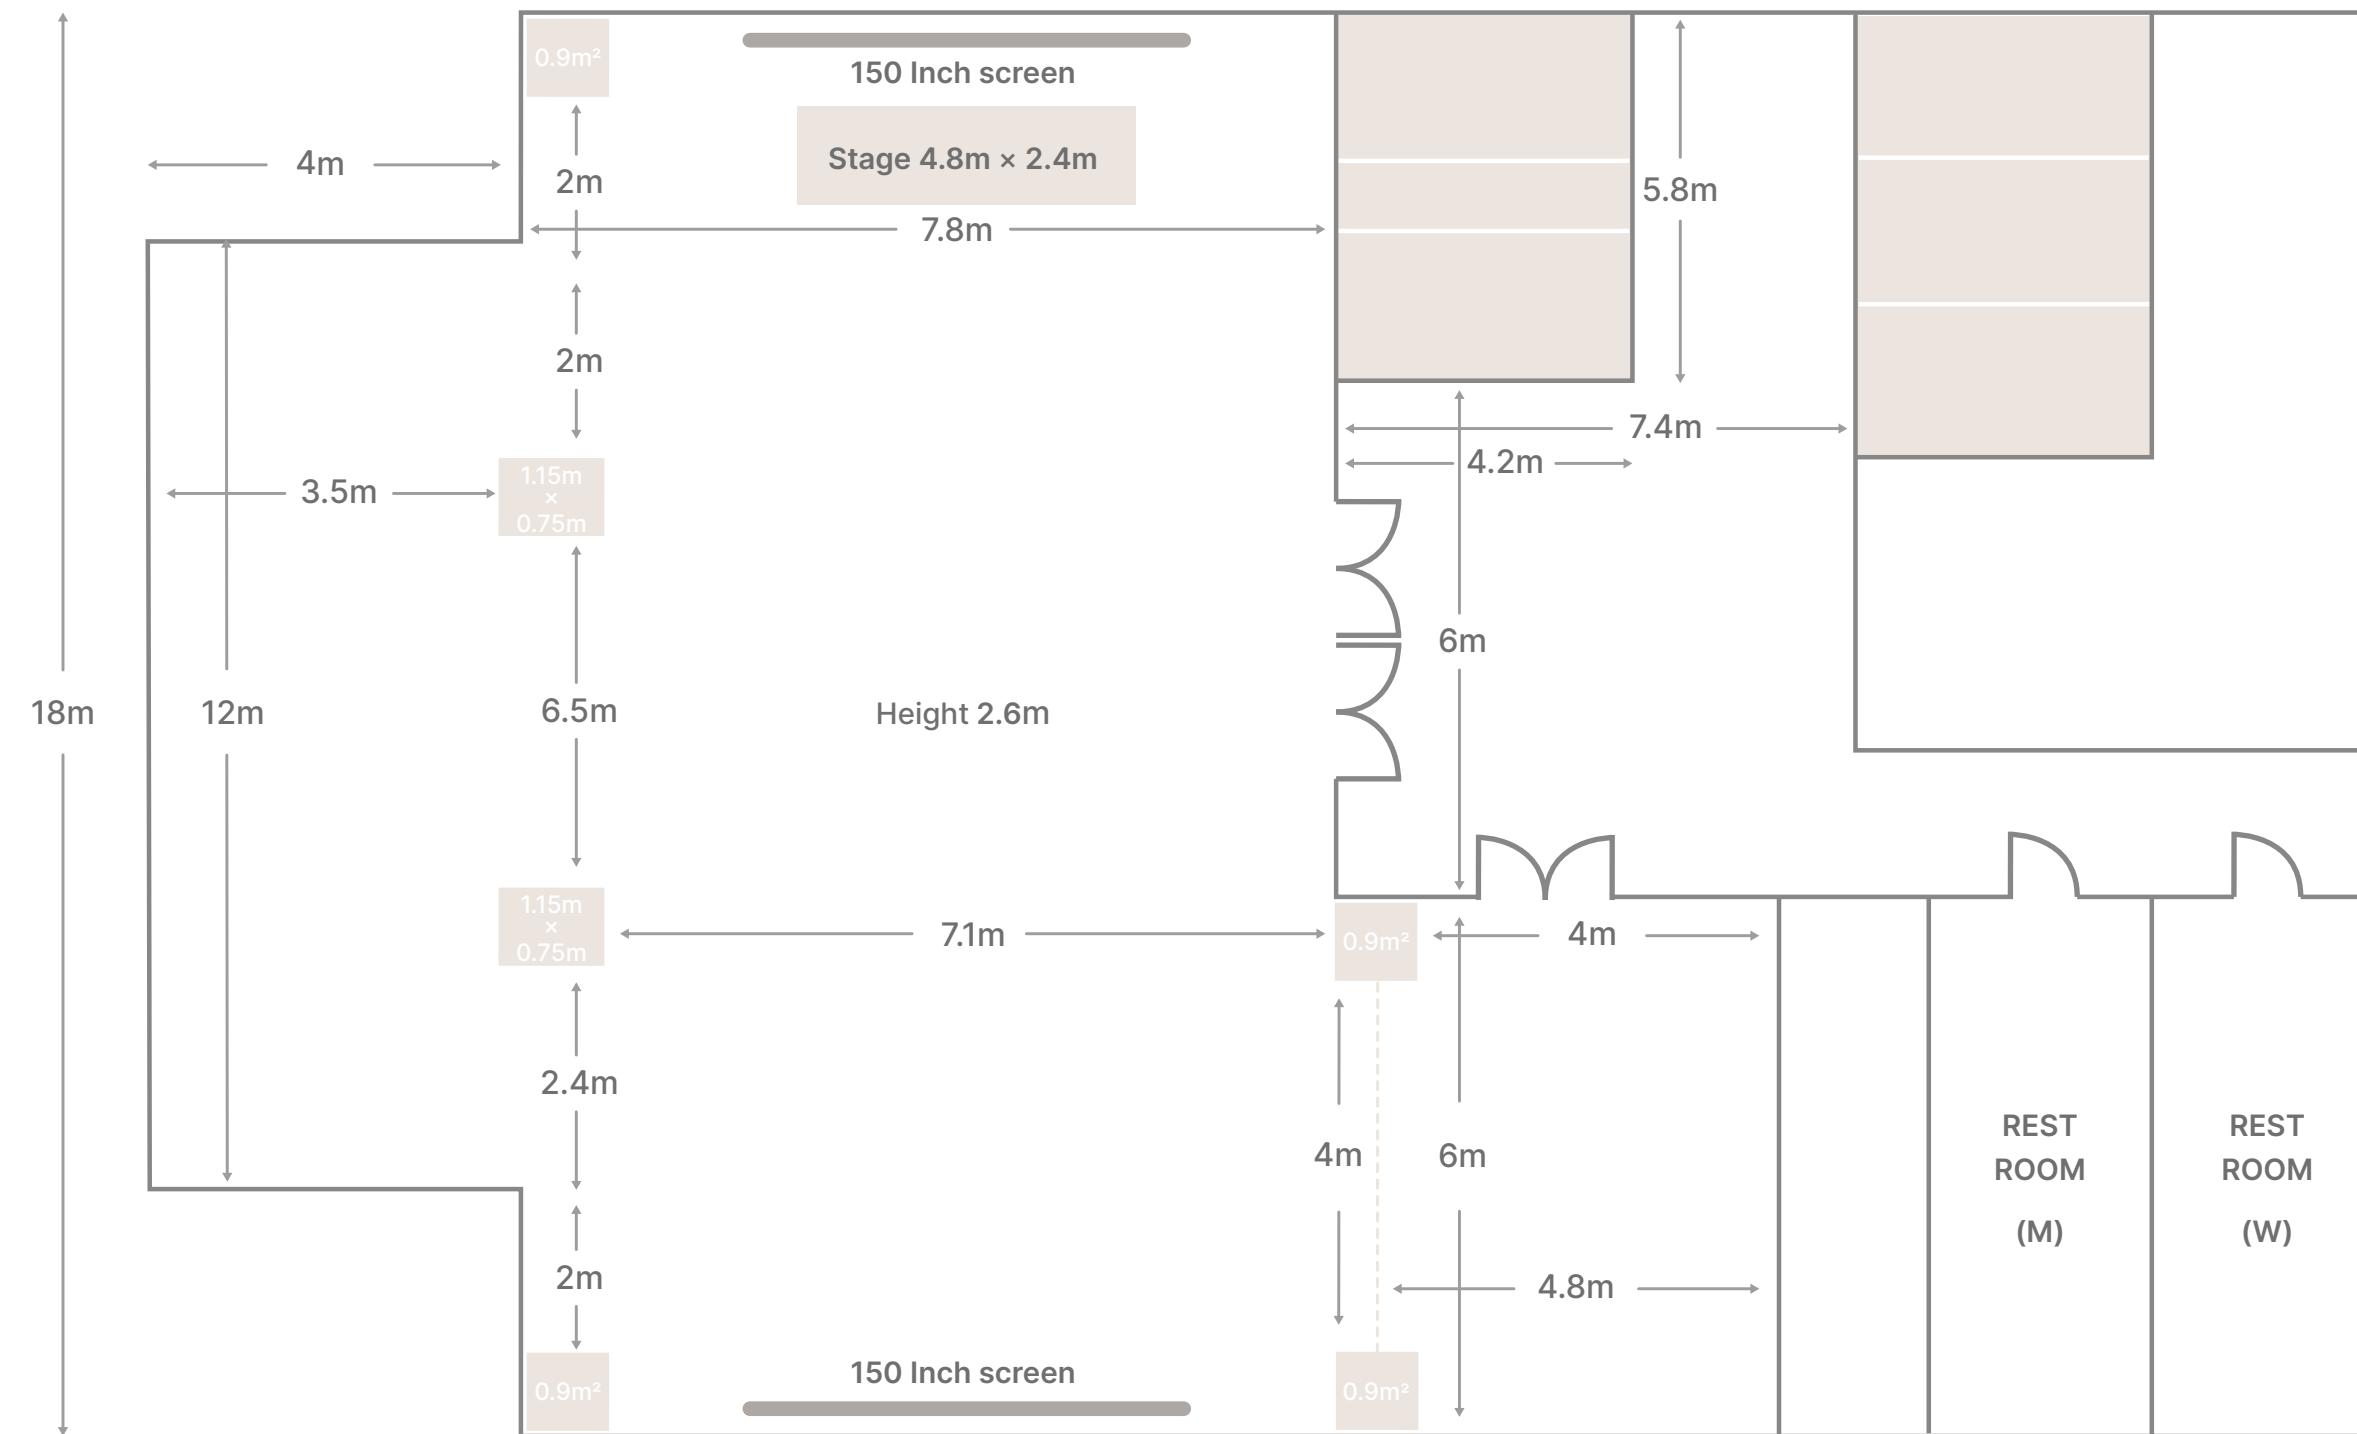

NAMSAN ROOM & URBAN SKY ROOFTOP 19F

NAMSAN ROOM 19F

L × W × H (Meter) 18 × 7.8 × 2.6

AREA (Sq.m / Pyung) 200 / 60

	BANQUET	80
	WEDDING	100
	CLASSROOM	81
	THEATER	120
	U SHAPE	36
	RECEPTION	90

URBAN SKY ROOFTOP 19F

L x W x H (Meter)

13.3 x 17.5 x 7.1

AREA (Sq.m / Pyung)

181 / 55

BANQUET

120

WEDDING

80

CLASSROOM

120

THEATER

150

U SHAPE

36

RECEPTION

100