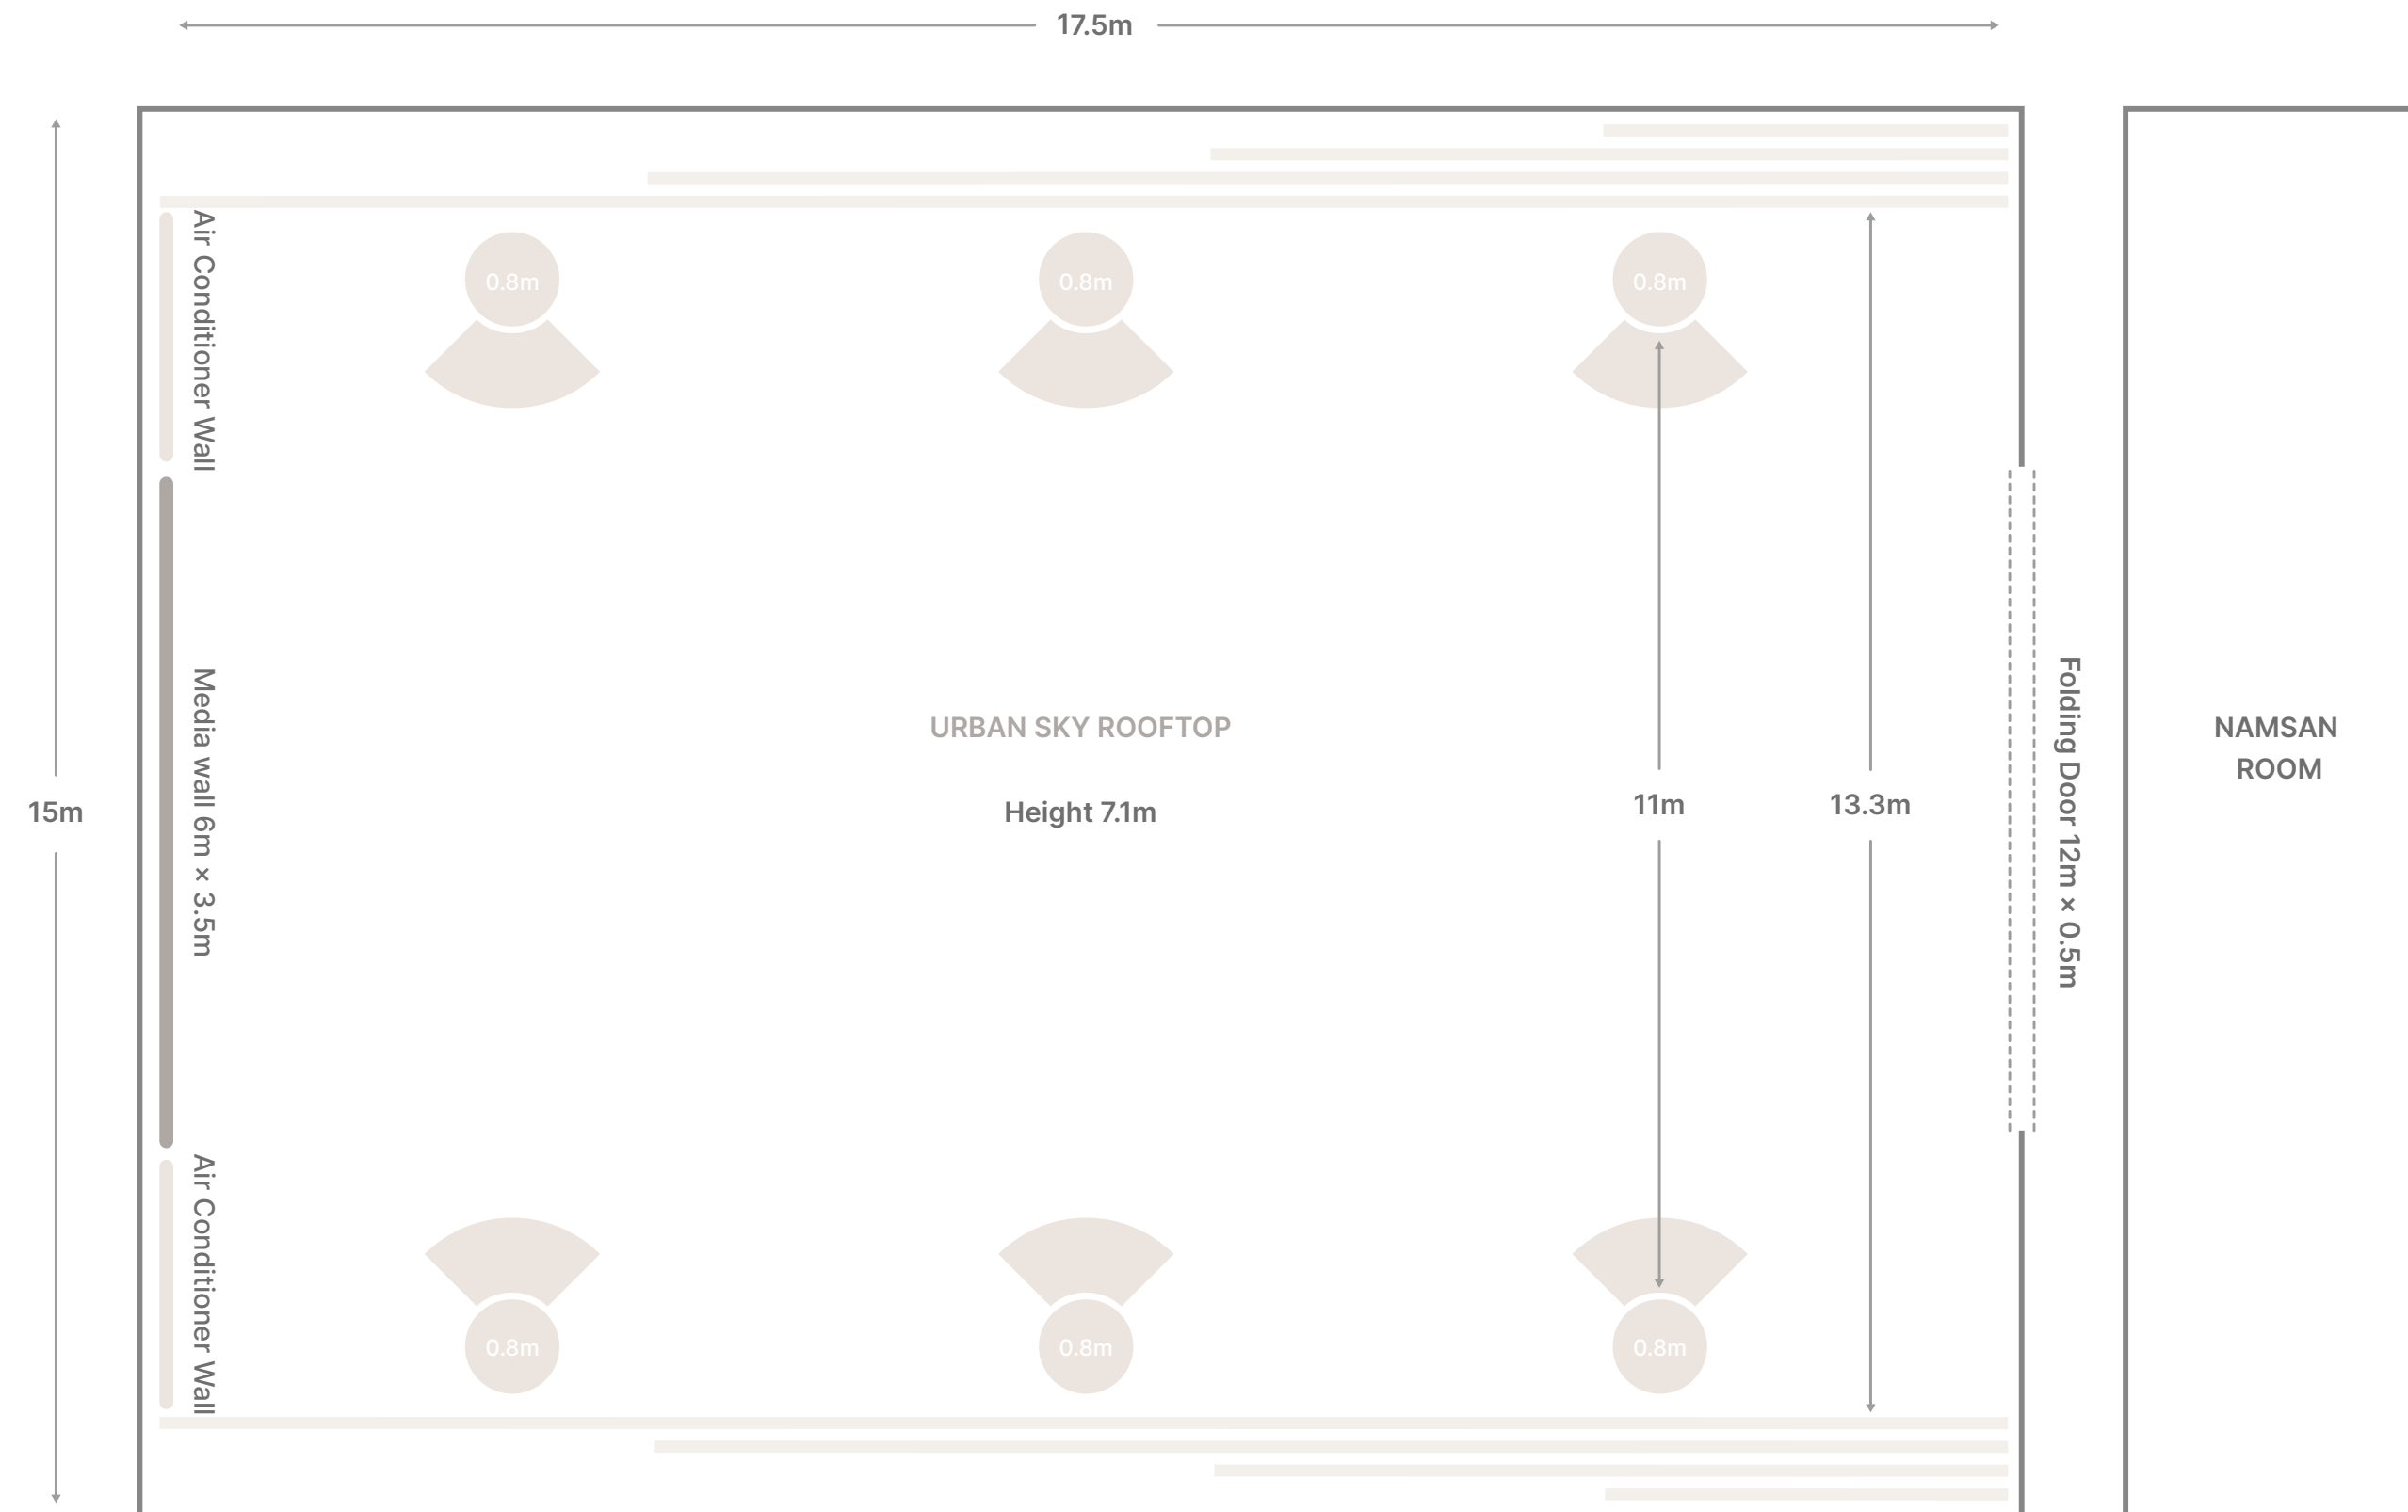

NAMSAN ROOM & URBAN SKY ROOFTOP 19F

NAMSAN ROOM 19F

L × W × H (Meter) 18 × 7.8 × 2.6

AREA (Sq.m / Pyung) 200 / 60

	BANQUET	80
	WEDDING	100
	CLASSROOM	81
	THEATER	120
	U SHAPE	36
	RECEPTION	90

URBAN SKY ROOFTOP 19F

L x W x H (Meter)

13.3 x 17.5 x 7.1

AREA (Sq.m / Pyung)

181 / 55

BANQUET

120

WEDDING

80

CLASSROOM

120

THEATER

150

U SHAPE

36

RECEPTION

100